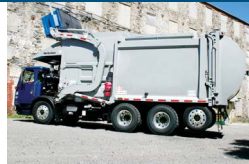

STREET SMART

BY McNEILUS

ALL MAKES, ALL MODELS UP TO 30% OFF

888.686.7278

www.StreetSmartParts.com

Ask about our special pricing and freight terms.

*Hydraulic Valves and Pumps
Roll Off Hoist Components
Hopper Liners
Tailgate Seals
Prox Switches
Camera Systems
Tarp Systems and Parts
Certified Service Technicians*