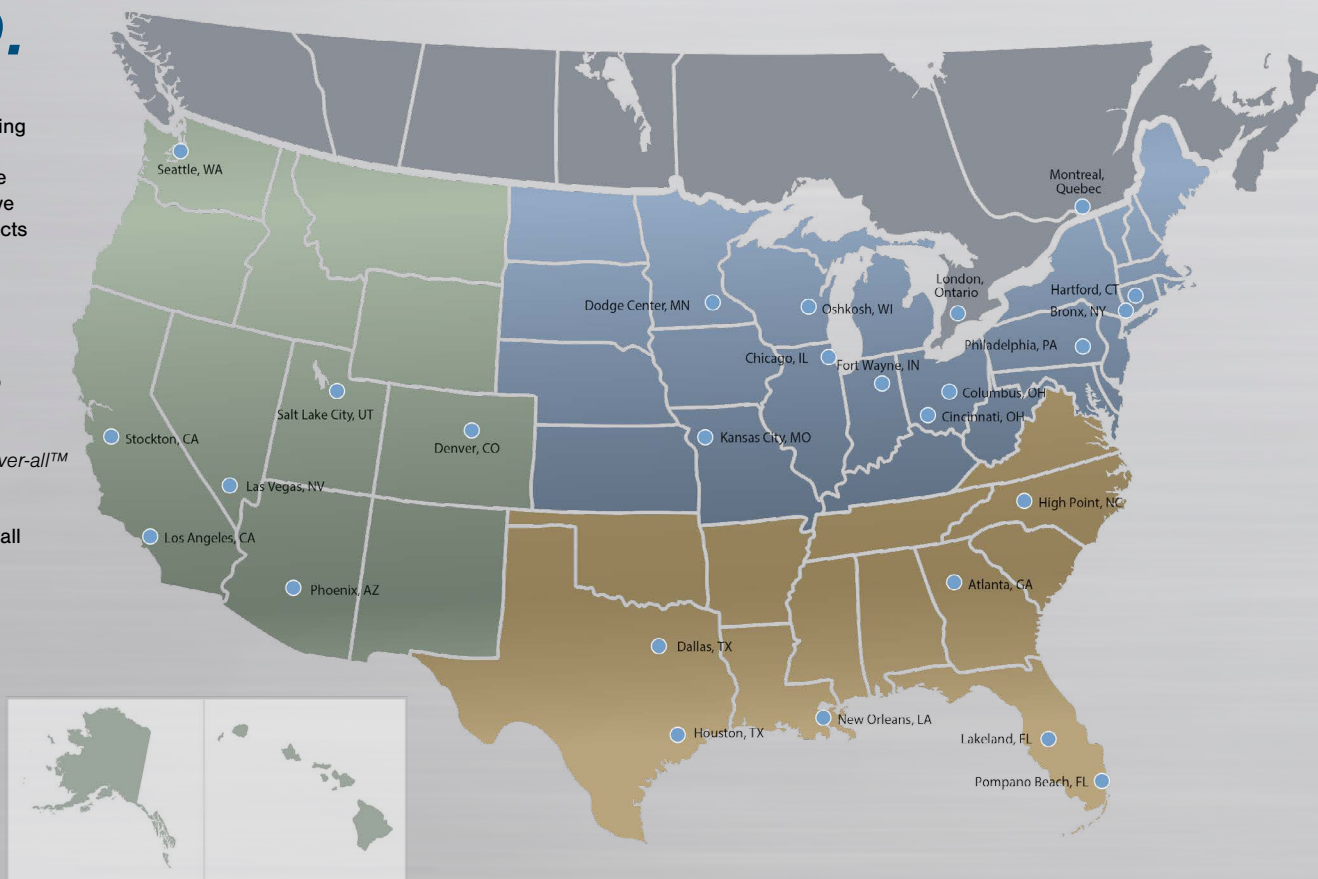

- Leach®
- Heil®
- Wittke®
- E-Z Pack®
- Labrie®
- Wayne®
- Curotto-Can®
- Bayne®
- Perkins®
- Galbreath®
- G&H
- O' Brian
- Pioneer Cover-all™
- K-Pac®

If you don't see your brand, call 888.686.7278 for more information.

COLORADO

379 West 66th Way
Denver, Colorado 80221
303.427.4615

CONNECTICUT

35 Nicholson Road
East Granby, Connecticut 06026
860.653.5548

FLORIDA - MIAMI

1700 NW 33rd St.
Pompano Beach, Florida 33064
954.366.4769